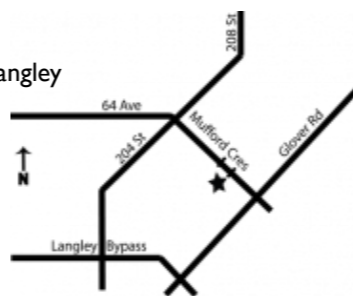

- Brad Sumner, lead pastor, brads@jerichoridge.com
- Wally Nickel, senior associate pastor, wallyn@jerichoridge.com
- Jenna Wiersma, children's director, jennaw@jerichoridge.com
- Mike Ryder, student ministries director, miker@jerichoridge.com
- Constance Zacharias, financial admin, office@jerichoridge.com
- Denise McFarland, future facility admin, campaign@jerichoridge.com

Our office address:
#211 - 20740 Mufford Crescent, Langley