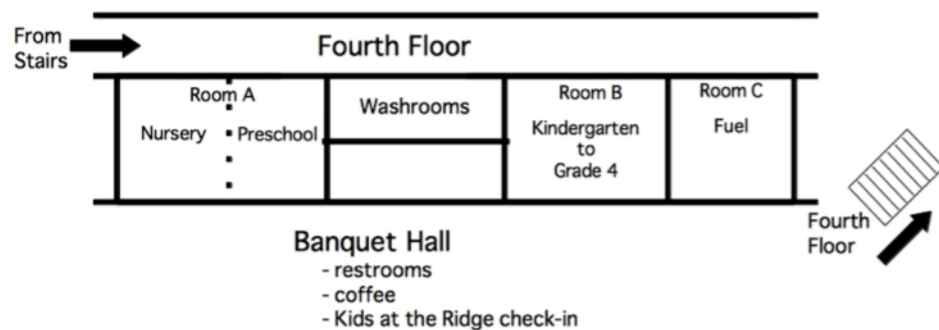

Staff Contact Information: #604.629.7804

Brad Sumner, lead pastor, brads@jerichoridge.com

Wally Nickel, senior associate pastor, wallyn@jerichoridge.com

Tammy Smethurst, admin. coordinator, office@jerichoridge.com

Jenna Wiersma, children's director, jennaw@jerichoridge.com

Mike Ryder, student ministries director, miker@jerichoridge.com

www.jerichoridge.com