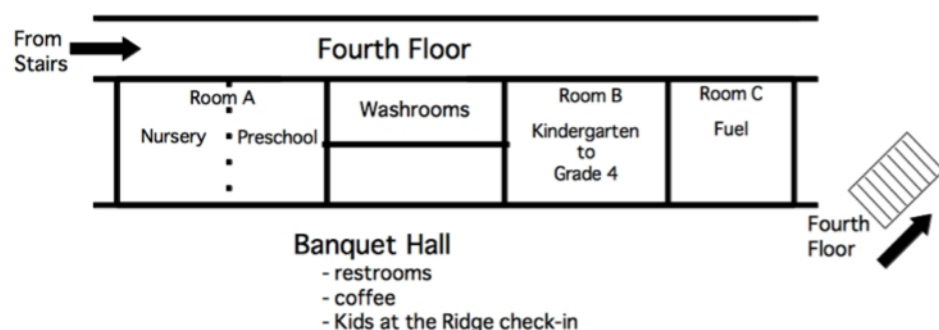

Fuel Returns on January

Fuel, our small group for students in Grades 5-6 is on Christmas break. We will begin meeting again in January. Check our website for all the dates that Fuel will be meeting in the New Year!

December 17, 2017

"...the time is near."
Revelation 22:6-21 Pastor Wally Nickel

Staff Contact Information: #604.629.7804

Brad Sumner, lead pastor, brads@jerichoridge.com

Wally Nickel, senior associate pastor, wallyn@jerichoridge.com

Tammy Smethurst, admin. coordinator, office@jerichoridge.com

Jenna Wiersma, children's director, jennaw@jerichoridge.com

Mike Ryder, student ministries director, miker@jerichoridge.com

www.jerichoridge.com