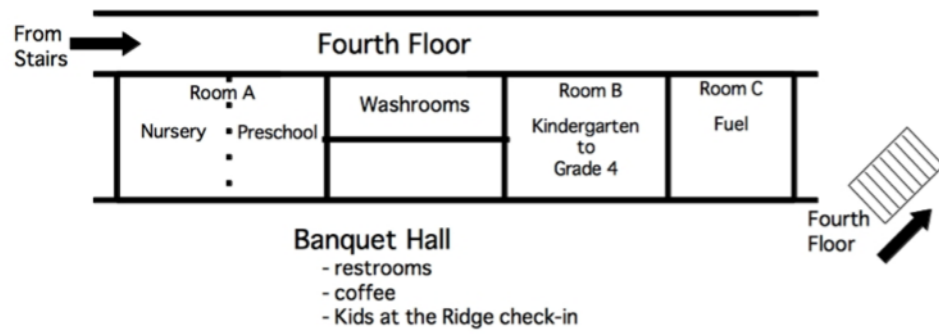

Staff Contact Information: #604.629.7804

Brad Sumner, lead pastor, brads@jerichoridge.com
Wally Nickel, senior associate pastor, wallyn@jerichoridge.com
Tammy Smethurst, admin. coordinator, office@jerichoridge.com
Jenna Wiersma, children's director, jennaw@jerichoridge.com
Mike Ryder, student ministries director, miker@jerichoridge.com

www.jerichoridge.com