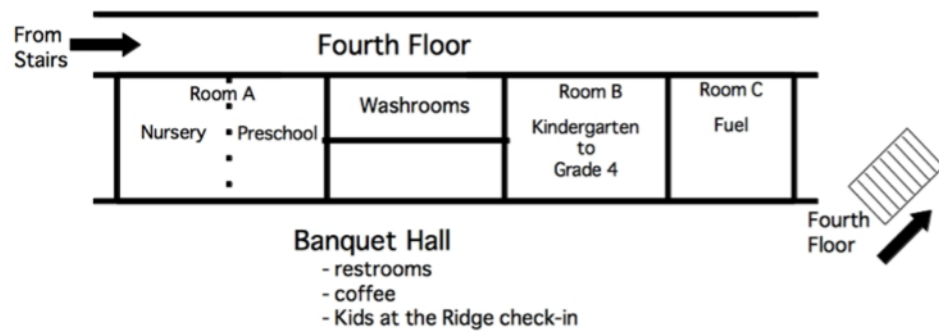

Staff Contact Information: #604.629.7804

Brad Sumner, lead pastor, brads@jerichoridge.com
Wally Nickel, senior associate pastor, wallyn@jerichoridge.com
Tammy Smethurst, admin. coordinator, office@jerichoridge.com
Jenna Wiersma, children's director, jennaw@jerichoridge.com
Mike Ryder, student ministries director, miker@jerichoridge.com

www.jerichoridge.com